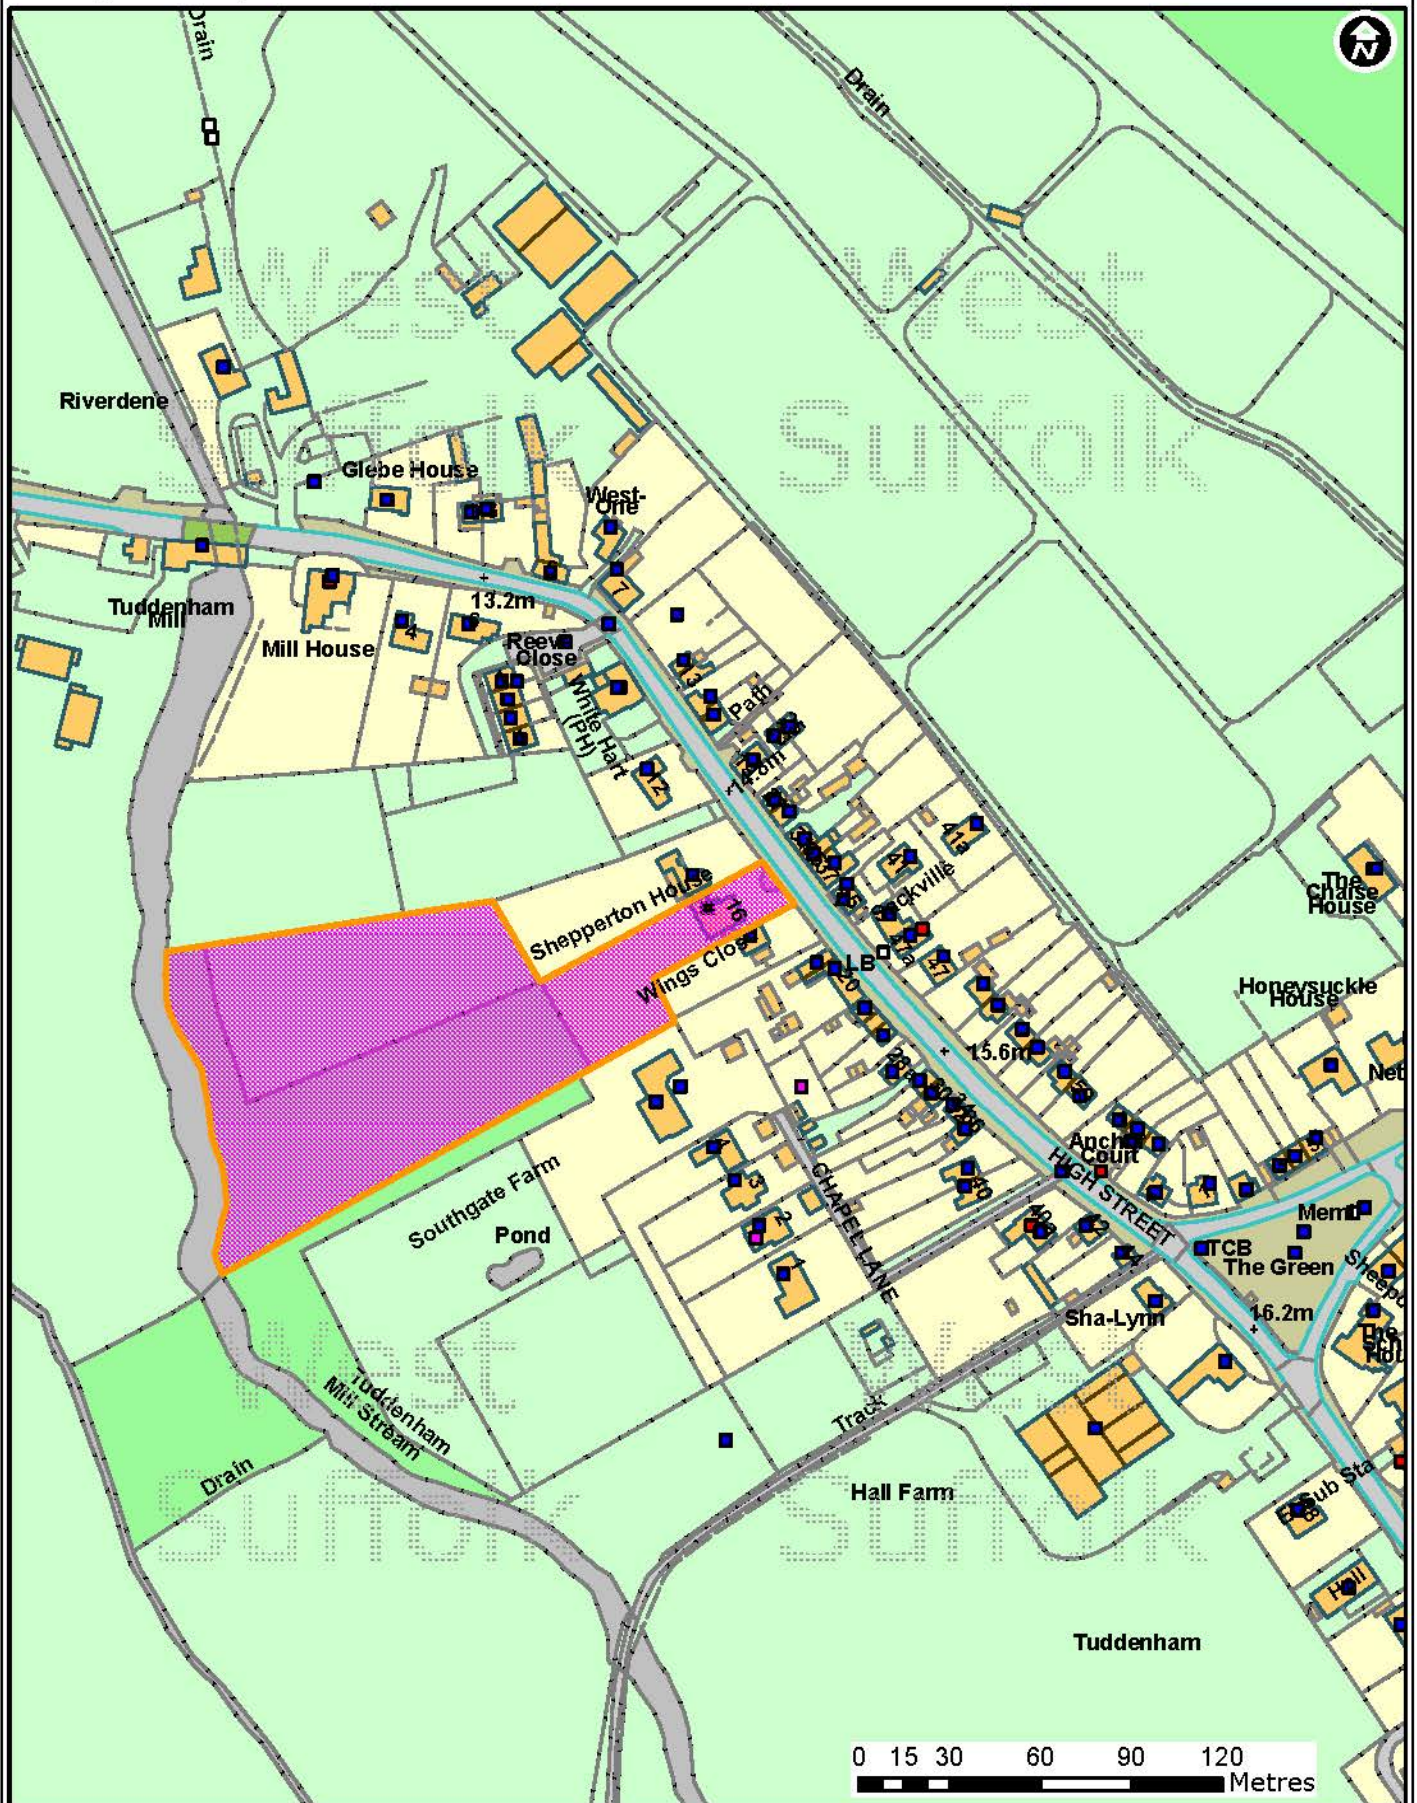

DC/17/1025/HH

16 High Street, Tuddenham

Forest Heath • St Edmundsbury

West Suffolk
working together

© Crown Copyright and database rights 2016 OS 100019675/100023282. You are not permitted to copy, sub-license, distribute or sell any of this data to third parties in any form. Use of this data is subject to terms and conditions. See www.westsuffolk.gov.uk/disclaimer.cfm.

Scale: 1:2,500
Date: 20/07/2017